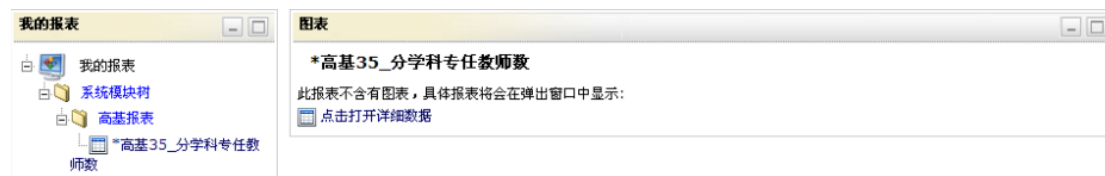

7. 统计分析

此页为各级领导用户提供统计报表的查看。在“我的报表”中点击模块树，选择某一报表，如果改报表带有图形，则在右侧“图表”中显示，同时弹出数据报表。用户可见的内容以个人权限范围为准。

分学科专任教师数							
单位:人							
名称	编号	计	正高级	副高级	中级	初级	无职称
总计	1	686	111	237	287	38	13
其中:女	2	337	38	134	135	23	7
哲学	3	2	0	2	0	0	0
经济学	4	205	53	63	82	4	3
法学	5	63	6	28	26	1	2
教育学	6	5	1	3	1	0	0
其中:体育	7	0	0	0	0	0	0
文学	8	56	6	18	23	9	0
其中:外语	9	0	0	0	0	0	0
其中:艺术	10	0	0	0	0	0	0